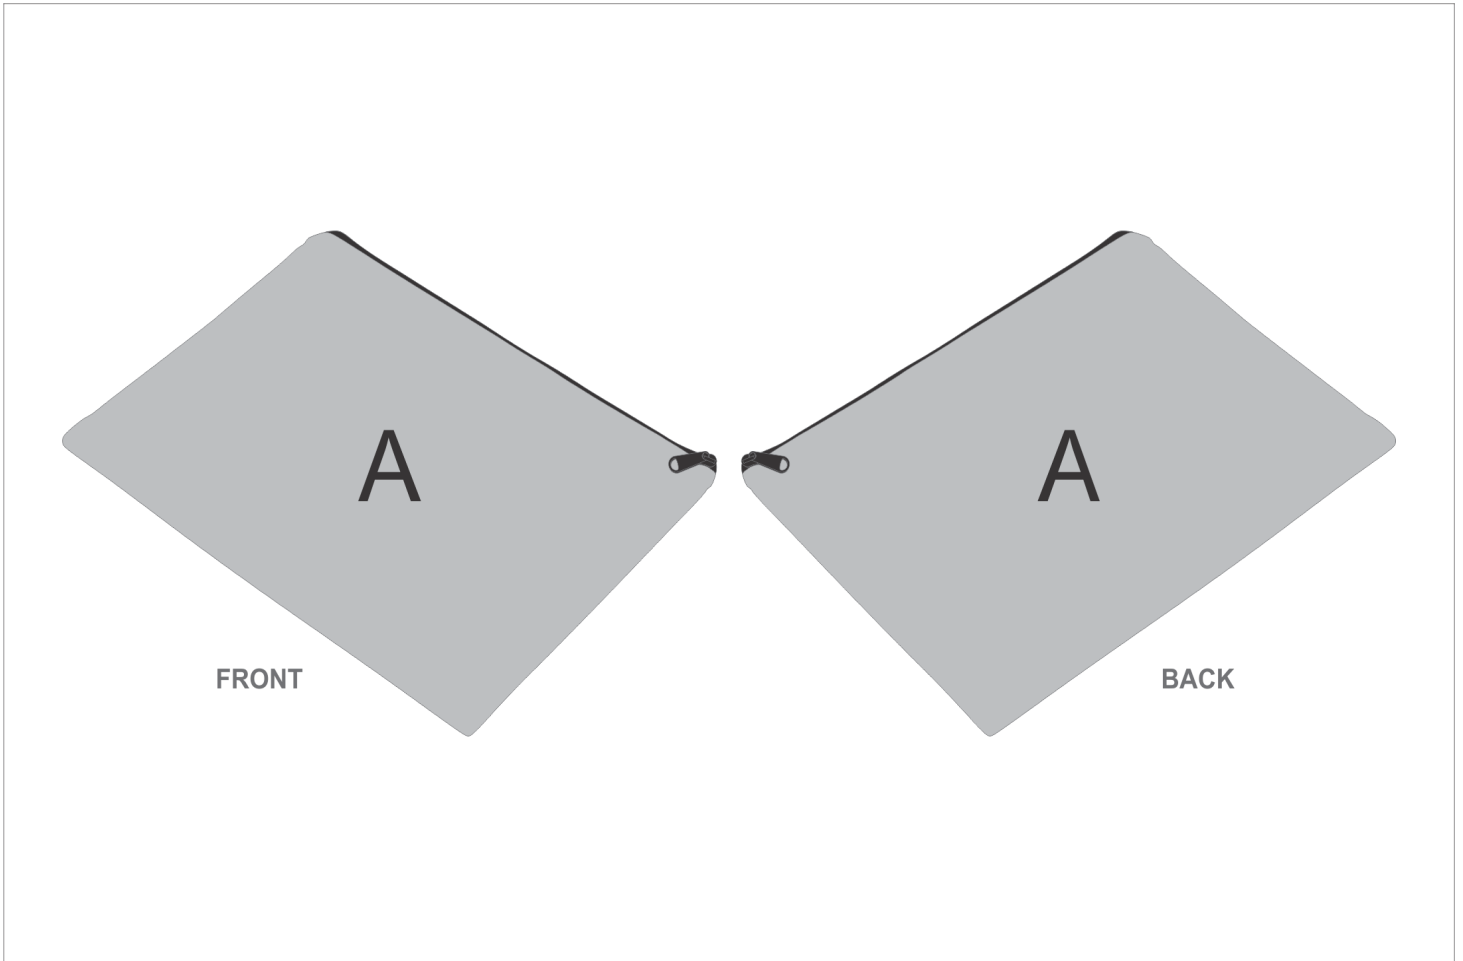

BC-HP-40-G

Hoppla Clifton A4 Document Bag

Need to know:

Includes 1-Position Sublimation (setup fees apply)

- Please Note: We cannot guarantee 100% logo Alignment on all Brandable Panels.

Branding Options:

Position	Branding Method (Branding Code)	No. of Colours	Dimension
A	Custom Sublimation A (CPSUB-A)	Full Colour	383mm wide x 555mm high